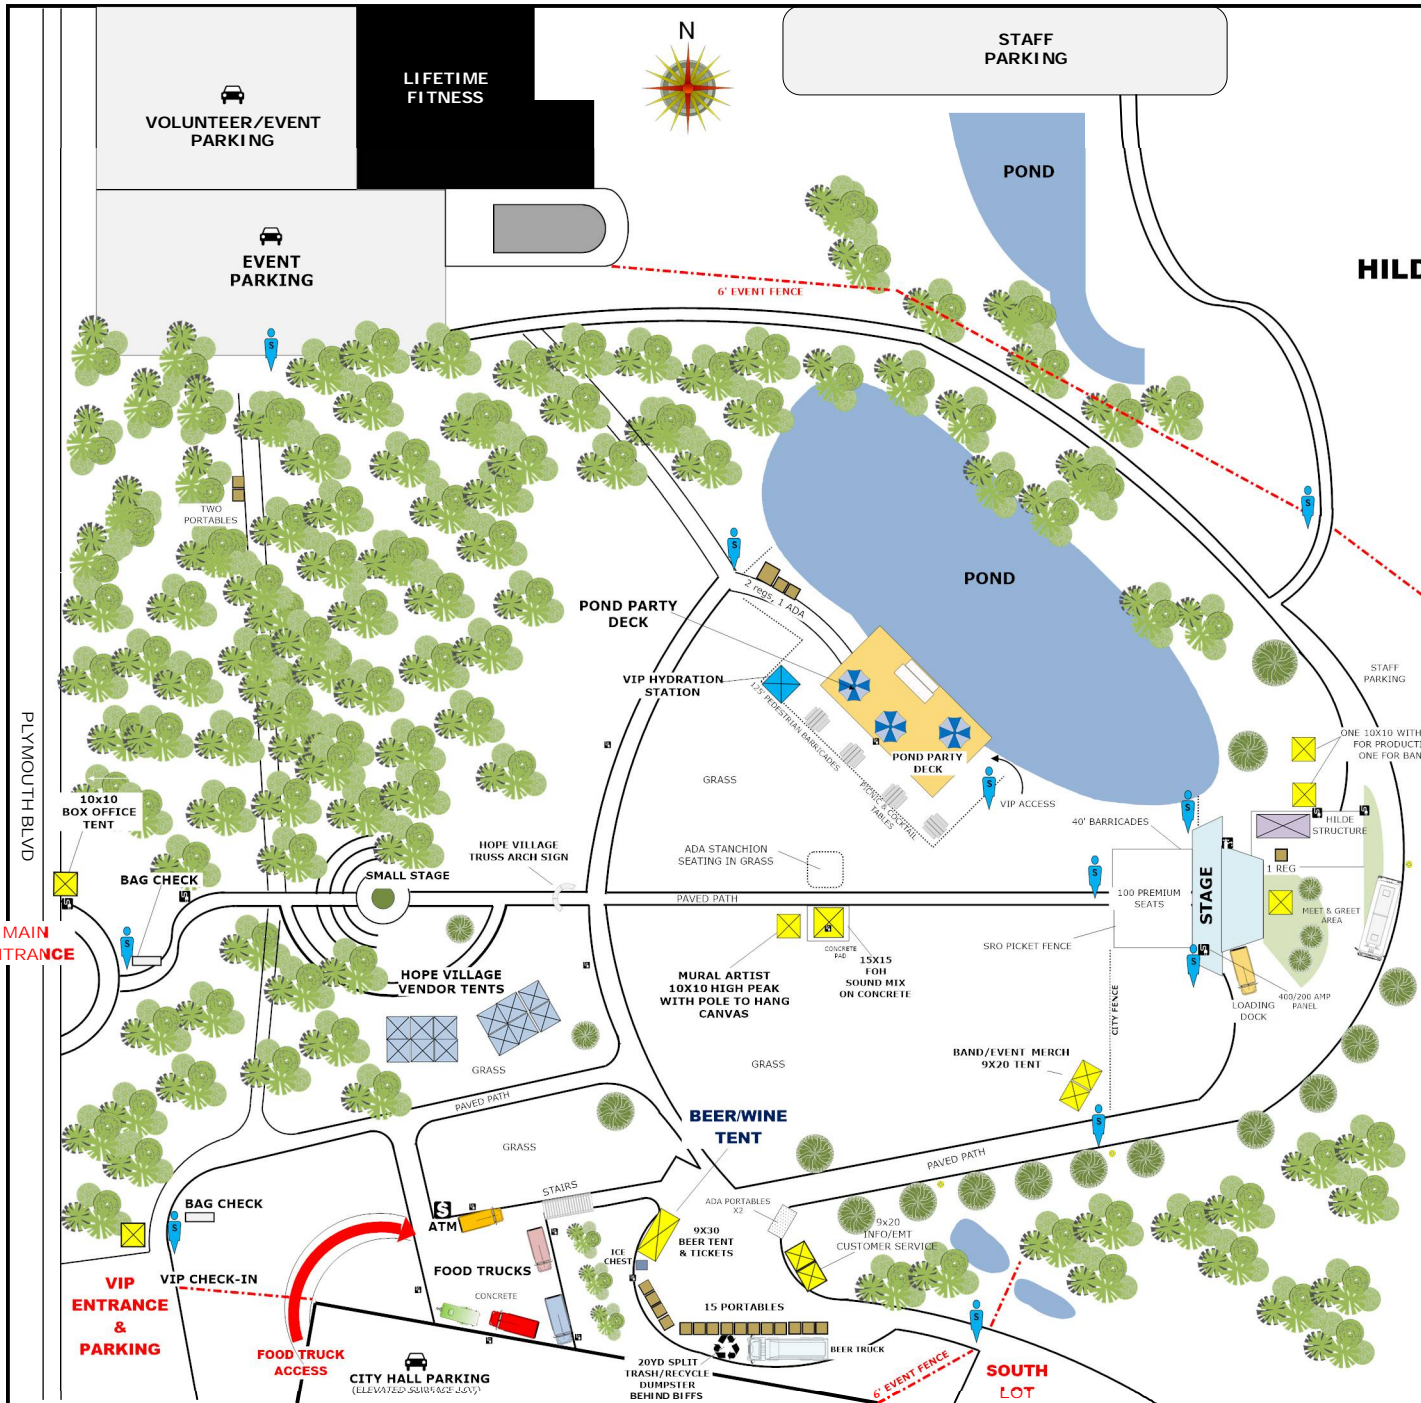

WINGS FOR WIDOWS
Guiding Widows to Financial Wellness™

8.21.22

HILDE CENTER | PLYMOUTH

= 10 SECURITY

NOTES:
 LOAD-IN 8/19/22. LOAD-OUT 8/22
 20 REG PORTABLE TOILETS RENTED +
 1 ADA PORTABLE (+2 PERMANENT UNITS),
 3 SINKS
 USE CHAIRS FROM CITY FOR PREMIUM
 SEATING NEAR STAGE (50-75)
 CITY PROVIDES TRASH/RECYCLE CANS/CARTS

REVISED: 7/13/22

layout by
SRO Productions
www.sropro.com